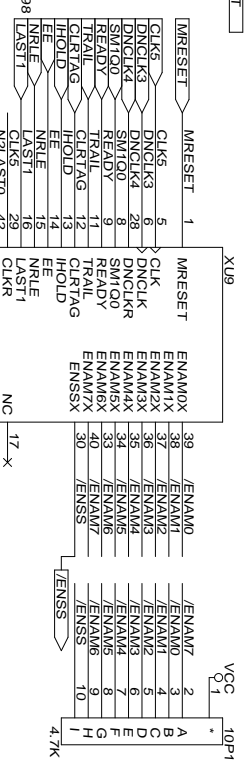

XC7336-5FC44
Socket

XC73144-FO160
Socket

Studio Associato Eclipse
Via Pieroni, 36
I-56023 Viignano (PI)
tel 050 778060

Title: MLDATA & OUTEN

Size: B
Date: January 13, 1999

Document Number: MidOutEn_Sch
Sheet: 5 of 18

REV

Studio Associato Eclipse	
Via Pieroni, 36	
I-56023 Visignano (PI)	
tel 050 778060	
Title	Output Register
Size	Document Number
B	Out-Sch
Date:	November 10, 1998
Sheet	6 of 18
REV	

Studio Associato Eclipse	
Via Pieroni, 36	
I-56023 Visignano (PI)	
Tel 050 778060	
Title	Out Bus
Size	Document Number
B	OutBus Sch
Date:	December 15, 1998
Sheet	7 of 18
REV	