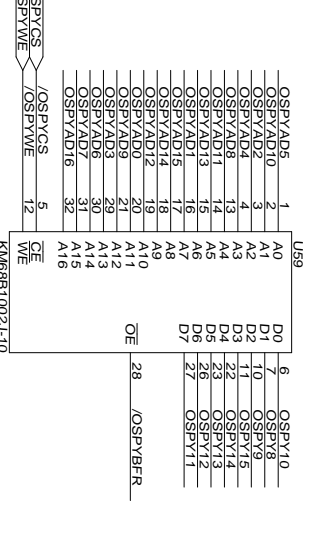

SPYADD0.161

HRSPY0.221

Studio Associato Eclipse
Via Pieroni, 36
I-56023 Viignano (PI)
tel 050 778060

Title: Hit, Read & Out Spy Buffers
Document Number: SpYBuf_Sch

Date: February 3, 1999 Sheet 11 of 18