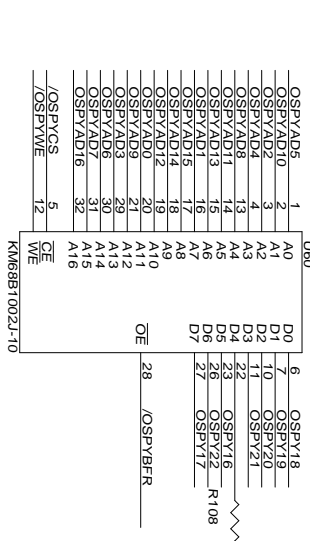

SPYADD0.161

HRSPY0.221

Studio Associato Eclipse
Via Pieroni, 36
I-56023 Viignano (PI)
tel 050 778060

Title: Hit, Read & Out Spy Buffers
Document Number: SpYBuf_Sch

Date: February 3, 1999 Sheet 11 of 18