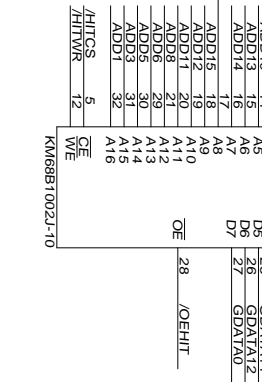

REV

Studio Associato Eclipse	
Via Pieroni, 36	
I-56023 Visignano (PI)	
tel 050 778060	
Title	Output Register
Size	Document Number
B	Out-Sch
Date:	November 10, 1998
Sheet	6 of 18
REV	

Studio Associato Eclipse	
Via Pieroni, 36	
I-56023 Visignano (PI)	
Tel 050 778060	
Title	Out Bus
Size	Document Number
B	OutBus Sch
Date:	December 15, 1998
Sheet	7 of 18
REV	