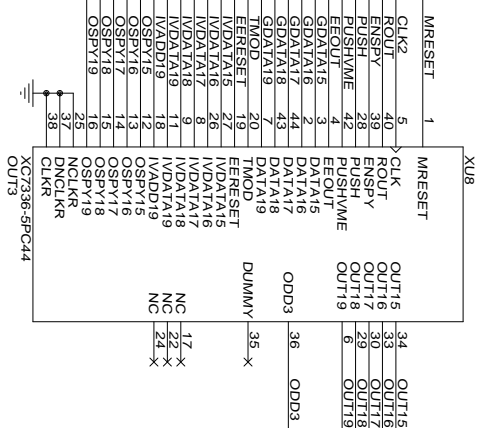

Studio Associato Eclipse	
Via Pieroni, 36	
I-56023 Visignano (PI)	
tel 050 778060	
Title	Output Register
Size	Document Number
B	Out-Sch
Date:	November 10, 1998
Sheet	6 of 18
REV