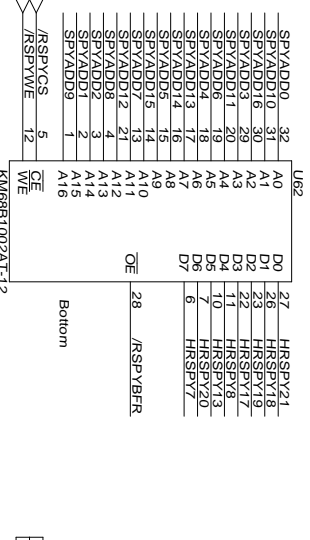

SPYADD0.161

HRSPY0.221

Studio Associato Eclipse
Via Pieroni, 36
I-56023 Viignano (PI)
tel 050 778060

Title: Hit, Read & Out Spy Buffers
Document Number: SpYBuf_Sch

Date: February 3, 1999 Sheet 11 of 18