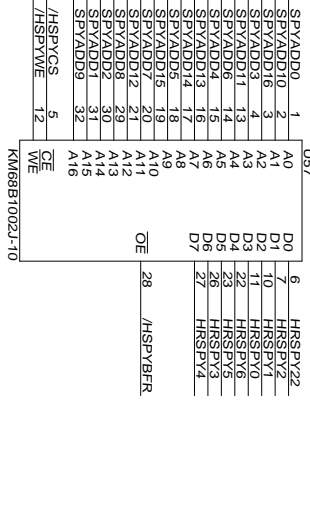

SPYADD0.161

HRSPY0.221

Studio Associato Eclipse
Via Pieroni, 36
I-56023 Viignano (PI)
tel 050 778060

Title: Hit, Read & Out Spy Buffers
Document Number: SpYBuf_Sch

Date: February 3, 1999 Sheet 11 of 18