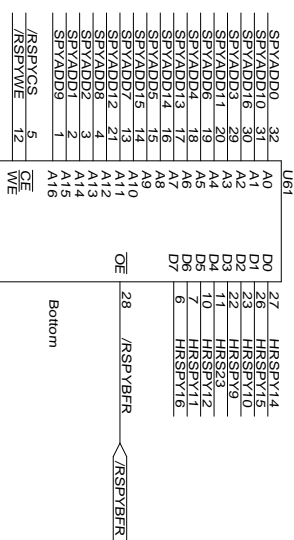

SPYADD0.161

HRSPY0.221

Studio Associato Eclipse
Via Pieroni, 36
I-56023 Viignano (PI)
tel 050 778060

Title: Hit, Read & Out Spy Buffers
Document Number: SpYBuf_Sch

Date: February 3, 1999 Sheet 11 of 18