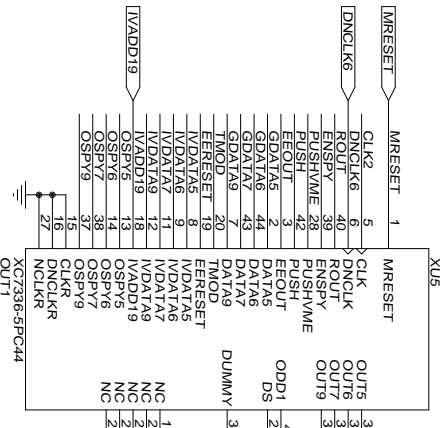

Studio Associato Eclipse	
Via Pieroni, 36	
I-56023 Visignano (PI)	
tel 050 778060	
Title	Output Register
Size	Document Number
B	Out-Sch
Date:	November 10, 1998
Sheet	6 of 18
REV