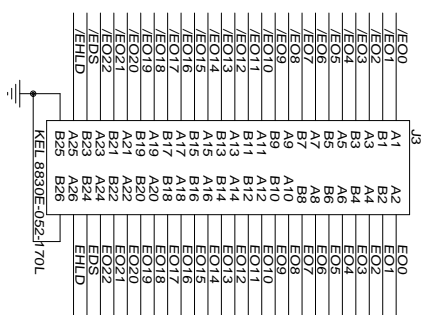

Studio Associato Eclipse	
Via Pieroni, 36	
I-56023 Visignano (PI)	
Tel 050 778060	
Title	Out Bus
Size	Document Number
B	OutBus Sch
Date:	December 15, 1998
Sheet	7 of 18
REV