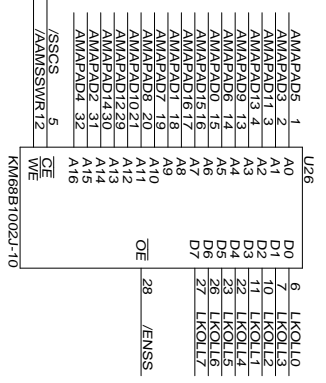

Title	Studio Associato Eclipse
Size	Via Pieroni, 36
Document Number	I-56023 Visignano (PI)
REV	tel 050 778060
Date	February 4, 1999
Sheet	SMapPHL_Sch
of	8
REV	18