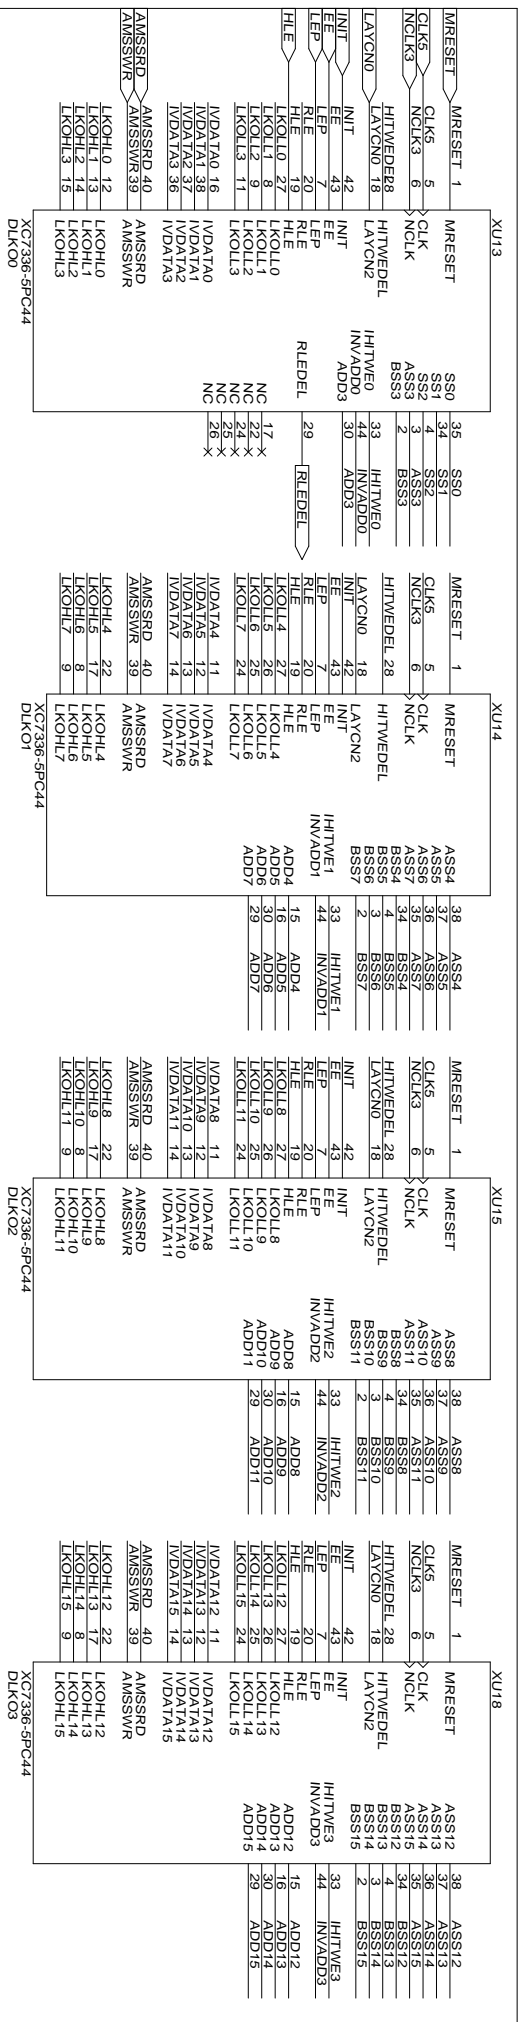

Studio Associato Eclipse	
Via Pieroni, 36	
I-56023 Virignano (PI)	
tel 050 778060	
Title	ML Address - NLA5T2 - Tag Control
Size	B
Document Number	MLAdd Sch
Date:	February 22, 1999
Sheet	17 of 18
REV