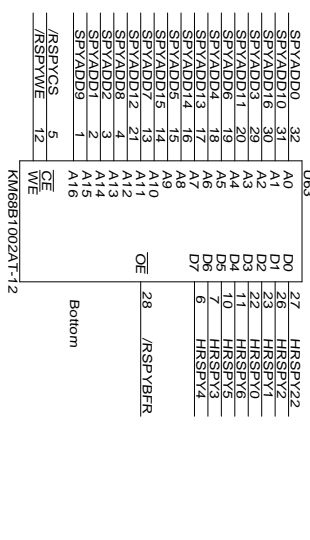

SPYADD0.161

HRSPY0.221

Studio Associato Eclipse
Via Pieroni, 36
I-56023 Viignano (PI)
tel 050 778060

Title: Hit, Read & Out Spy Buffers
Document Number: SpYBuf_Sch

Date: February 3, 1999 Sheet 11 of 18