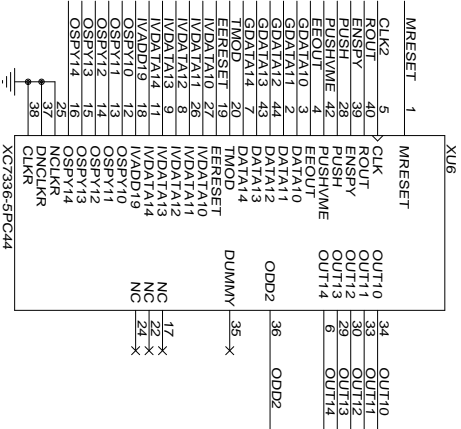

Studio Associato Eclipse	
Via Pieroni, 36	
I-56023 Visignano (PI)	
tel 050 778060	
Title	Output Register
Size	Document Number
B	Out-Sch
Date:	November 10, 1998
Sheet	6 of 18
REV