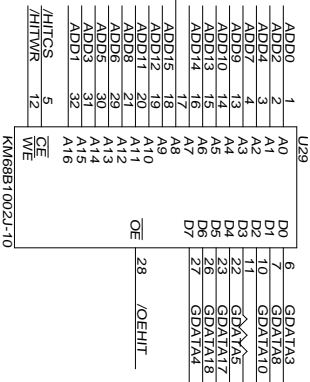

REV

Studio Associato Eclipse	
Via Pieroni, 36	
I-56023 Visignano (PI)	
tel 050 778060	
Title	Output Register
Size	Document Number
B	Out-Sch
Date:	November 10, 1998
Sheet	6 of 18
REV	

Studio Associato Eclipse	
Via Pieroni, 36	
I-56023 Visignano (PI)	
Tel 050 778060	
Title	Out Bus
Size	Document Number
B	OutBus Sch
Date:	December 15, 1998
Sheet	7 of 18
REV	