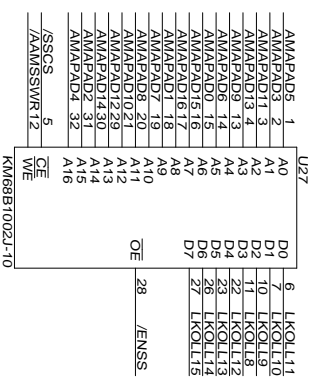

Title	Studio Associato Eclipse
Size	Via Pieroni, 36
Document Number	I-56023 Visignano (PI)
REV	tel 050 778060
Date	February 4, 1999
Sheet	SMapPHL_Sch
of	8
REV	18