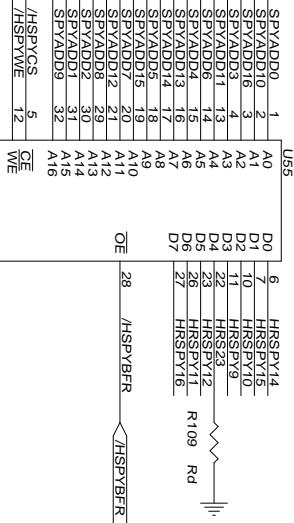

SPYADD0.161

HRSPY0.221

Studio Associato Eclipse
Via Pieroni, 36
I-56023 Viignano (PI)
tel 050 778060

Title: Hit, Read & Out Spy Buffers
Document Number: SpYBuf_Sch

Date: February 3, 1999 Sheet 11 of 18