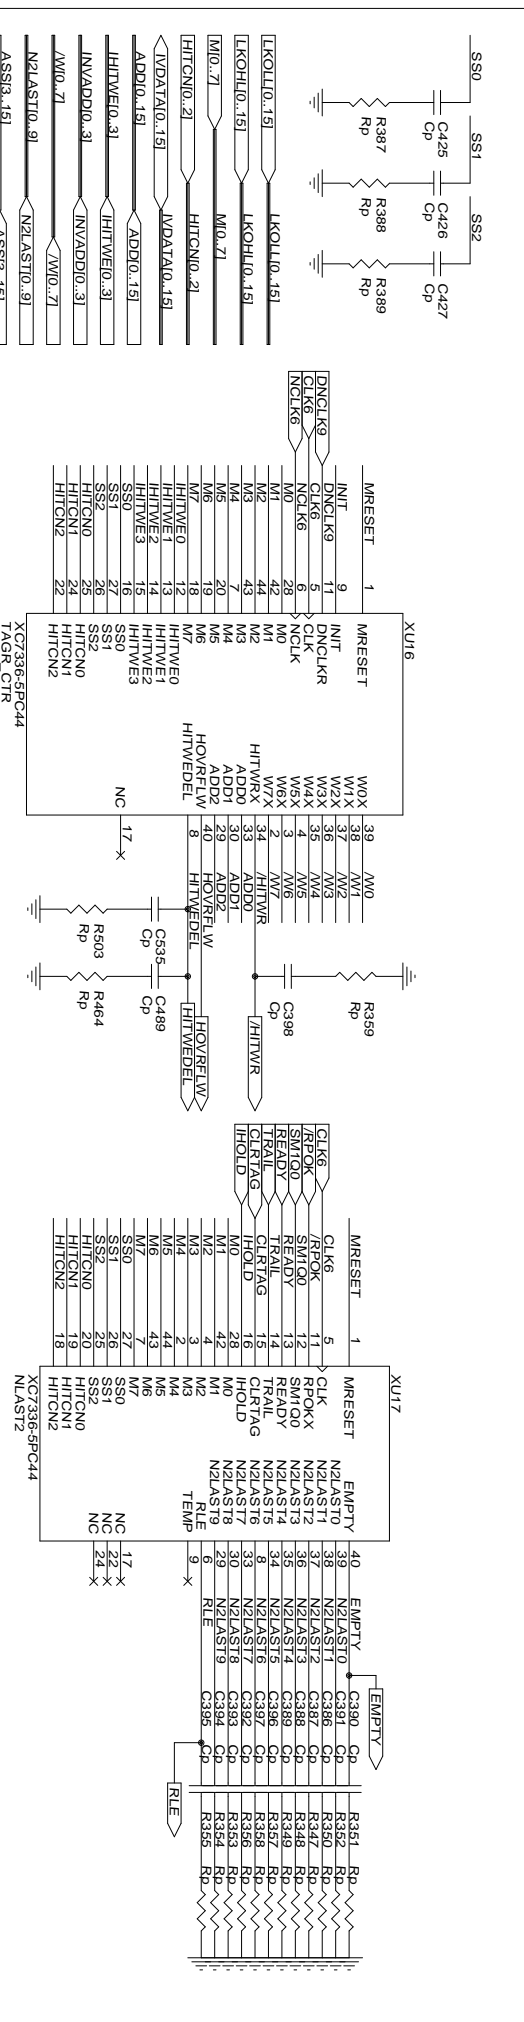

Studio Associato Eclipse	
Via Pieroni, 36	
I-56023 Virignano (PI)	
tel 050 778060	
Title	ML Address - NLA5T2 - Tag Control
Size	B
Document Number	MLAdd Sch
Date:	February 22, 1999
Sheet	17 of 18
REV