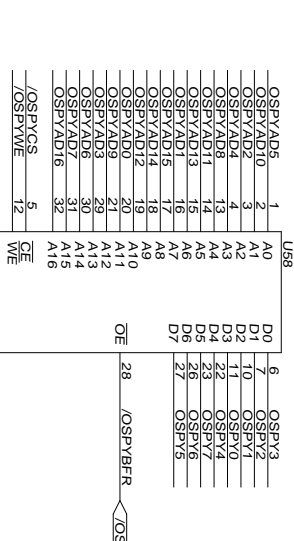

SPYADD0.161

HRSPY0.221

Studio Associato Eclipse
Via Pieroni, 36
I-56023 Viignano (PI)
tel 050 778060

Title: Hit, Read & Out Spy Buffers
Document Number: SpYBuf_Sch

Date: February 3, 1999 Sheet 11 of 18