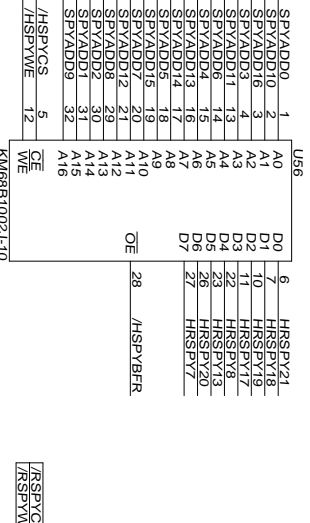

SPYADD0.161

HRSPY0.221

Studio Associato Eclipse
Via Pieroni, 36
I-56023 Viignano (PI)
tel 050 778060

Title: Hit, Read & Out Spy Buffers
Document Number: SpYBuf_Sch

Date: February 3, 1999 Sheet 11 of 18