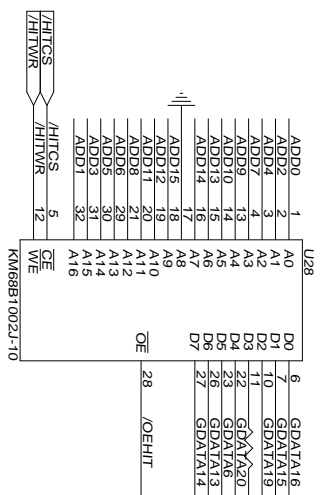

REV

Studio Associato Eclipse	
Via Pieroni, 36	
I-56023 Visignano (PI)	
tel 050 778060	
Title	Output Register
Size	Document Number
B	Out-Sch
Date:	November 10, 1998
Sheet	6 of 18
REV	

Studio Associato Eclipse	
Via Pieroni, 36	
I-56023 Visignano (PI)	
Tel 050 778060	
Title	Out Bus
Size	Document Number
B	OutBus Sch
Date:	December 15, 1998
Sheet	7 of 18
REV	