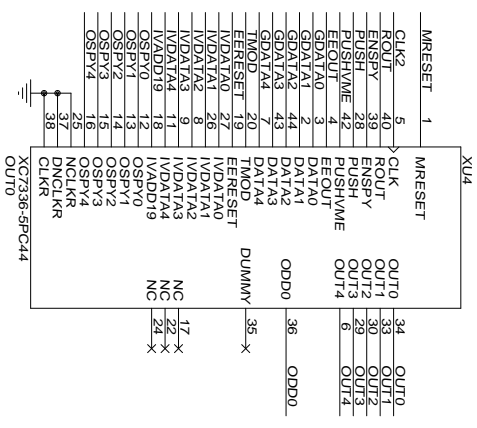

Studio Associato Eclipse	
Via Pieroni, 36	
I-56023 Visignano (PI)	
tel 050 778060	
Title	Output Register
Size	Document Number
B	Out-Sch
Date:	November 10, 1998
Sheet	6 of 18
REV